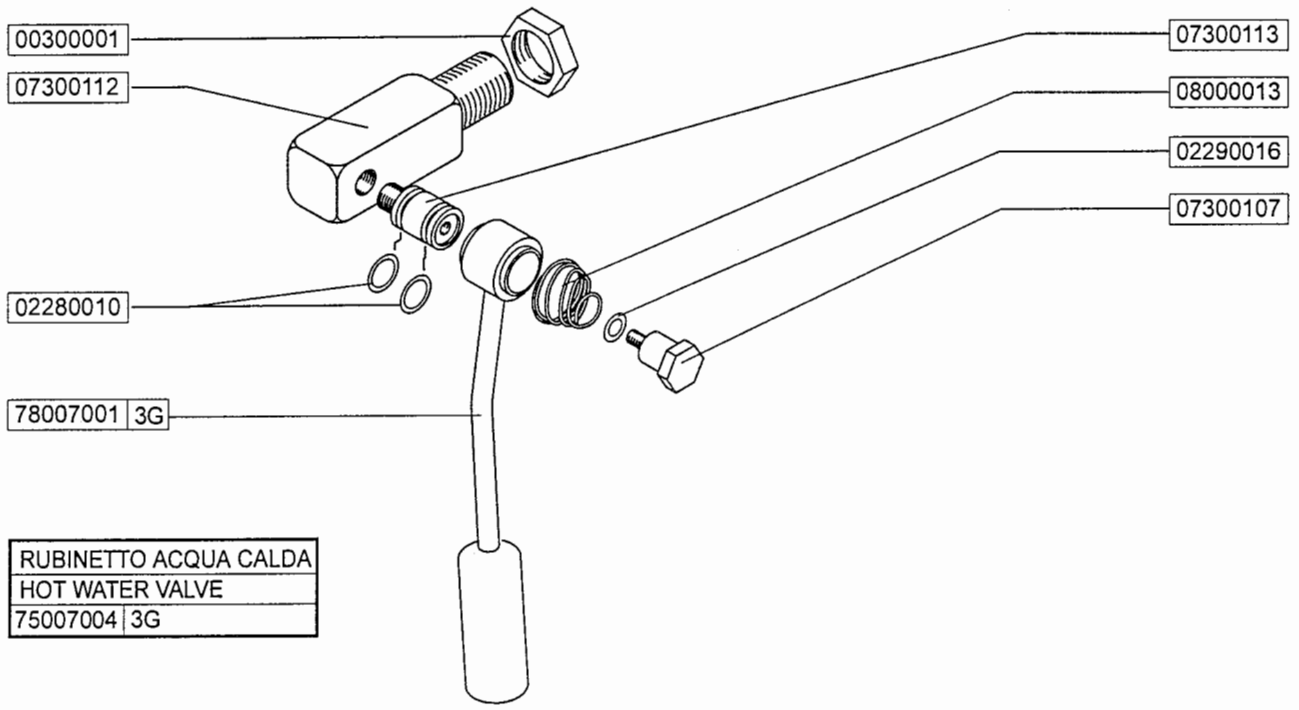

GRUPPO EROGATORE COMPLETE POURING UNIT

RUBINETTO VAPORE, LIVELLO

STEAM VALVE, WATER LEVEL

P
R
E
M
I
E
R

RUBINETTO VAPORE SX
LEFT STEAM VALVE
78006000
RUBINETTO VAPORE DX
RIGHT STEAM VALVE
78005000

ACQUA CALDA
HOT WATER VALVE

RUBINETTO ACQUA CALDA
HOT WATER VALVE
75007004 | 3G

RUBINETTO ACQUA CALDA
HOT WATER VALVE
78007000

PARTI IDRAULICHE HYDRAULIC PARTS

MANOMETRO
GAUGE

09100003

01000023

07300099

07300366 New Style T
To adapt smaller Safety
Valve 98013021