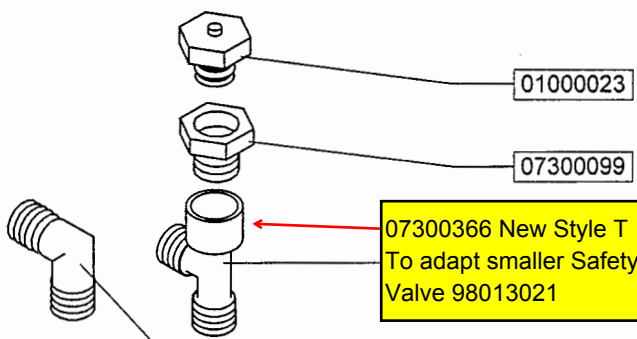

RUBINETTO ACQUA CALDA
HOT WATER VALVE
75007004 | 3G

RUBINETTO ACQUA CALDA
HOT WATER VALVE
78007000

PARTI IDRAULICHE HYDRAULIC PARTS

MANOMETRO
GAUGE

09100003

01000023

07300099

07300366 New Style T
To adapt smaller Safety
Valve 98013021