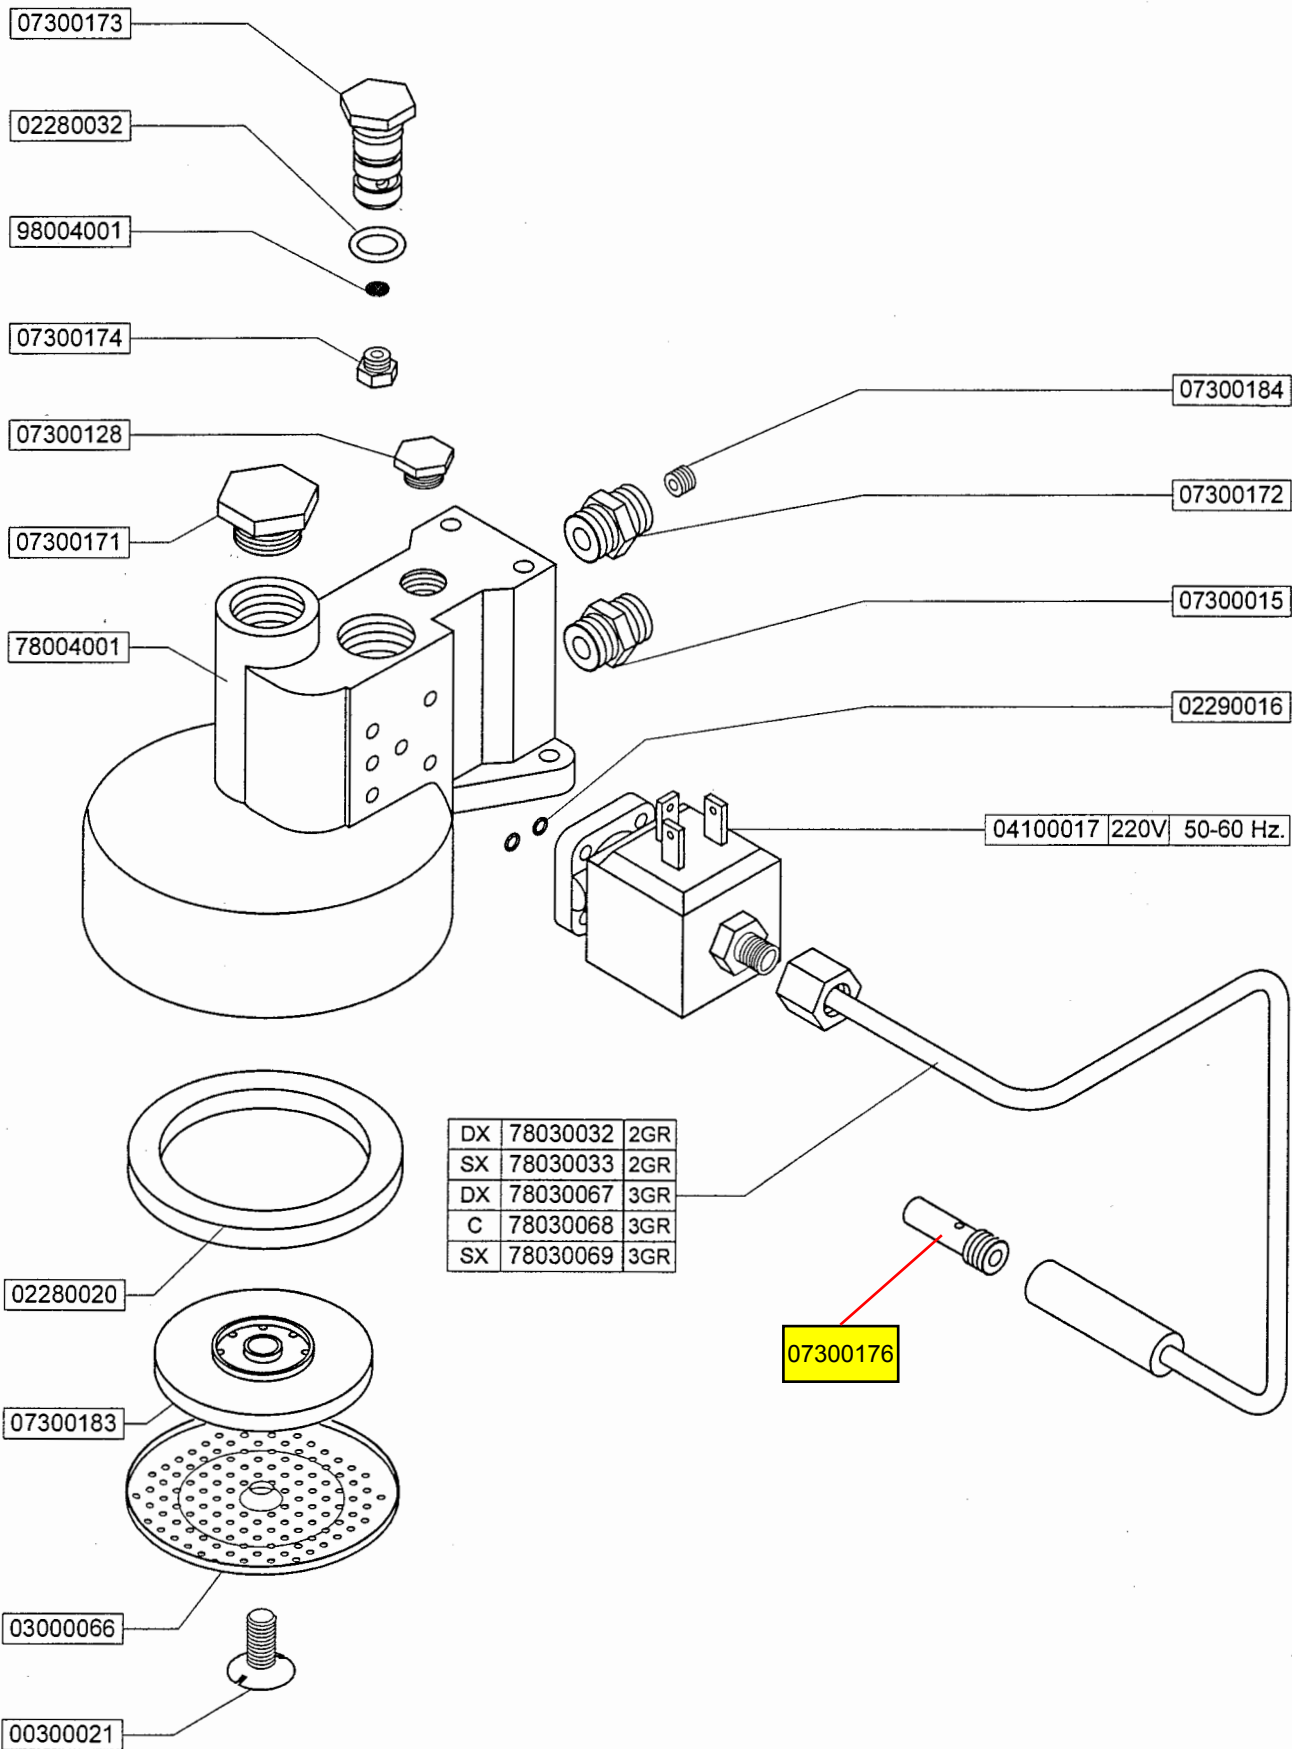

GRUPPO EROGATORE COMPLETE POURING UNIT

RUBINETTO VAPORE, LIVELLO

STEAM VALVE, WATER LEVEL

P
R
E
M
I
E
R

RUBINETTO VAPORE SX
LEFT STEAM VALVE
78006000
RUBINETTO VAPORE DX
RIGHT STEAM VALVE
78005000

ACQUA CALDA
HOT WATER VALVE

RUBINETTO ACQUA CALDA
HOT WATER VALVE
75007004 | 3G

RUBINETTO ACQUA CALDA
HOT WATER VALVE
78007000

PARTI IDRAULICHE HYDRAULIC PARTS

MANOMETRO
GAUGE

09100003

01000023

07300099

07300366 New Style T
To adapt smaller Safety
Valve 98013021

V TUV	07300111
V ISPEL	07300068

07300227 Washer

05000063

07300053
Body Only

75030068

02280011

00300032

07300213

98013021 Small Safety Valve

VALVOLA SICUREZZA
SAFETY VALVE 98013001

VALVOLA SICUREZZA TUV
SAFETY VALVE TUV 01000028

VALVOLA SICUREZZA ISPEL
SAFETY VALVE ISPEL 98013000

98013001 NO LONGER AVAILABLE

SCAMBIATORE COMPLETO
COMPLETE HEAT EXCHANGER 79030030