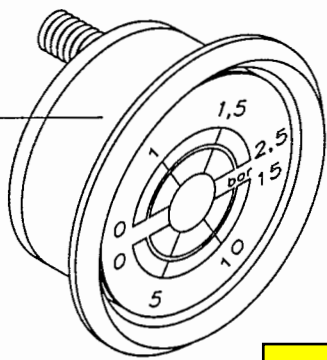

RUBINETTO ACQUA CALDA
HOT WATER VALVE
75007004 | 3G

RUBINETTO ACQUA CALDA
HOT WATER VALVE
78007000

PARTI IDRAULICHE HYDRAULIC PARTS

MANOMETRO
GAUGE

09100003

01000023

07300099

07300366 New Style T
To adapt smaller Safety
Valve 98013021