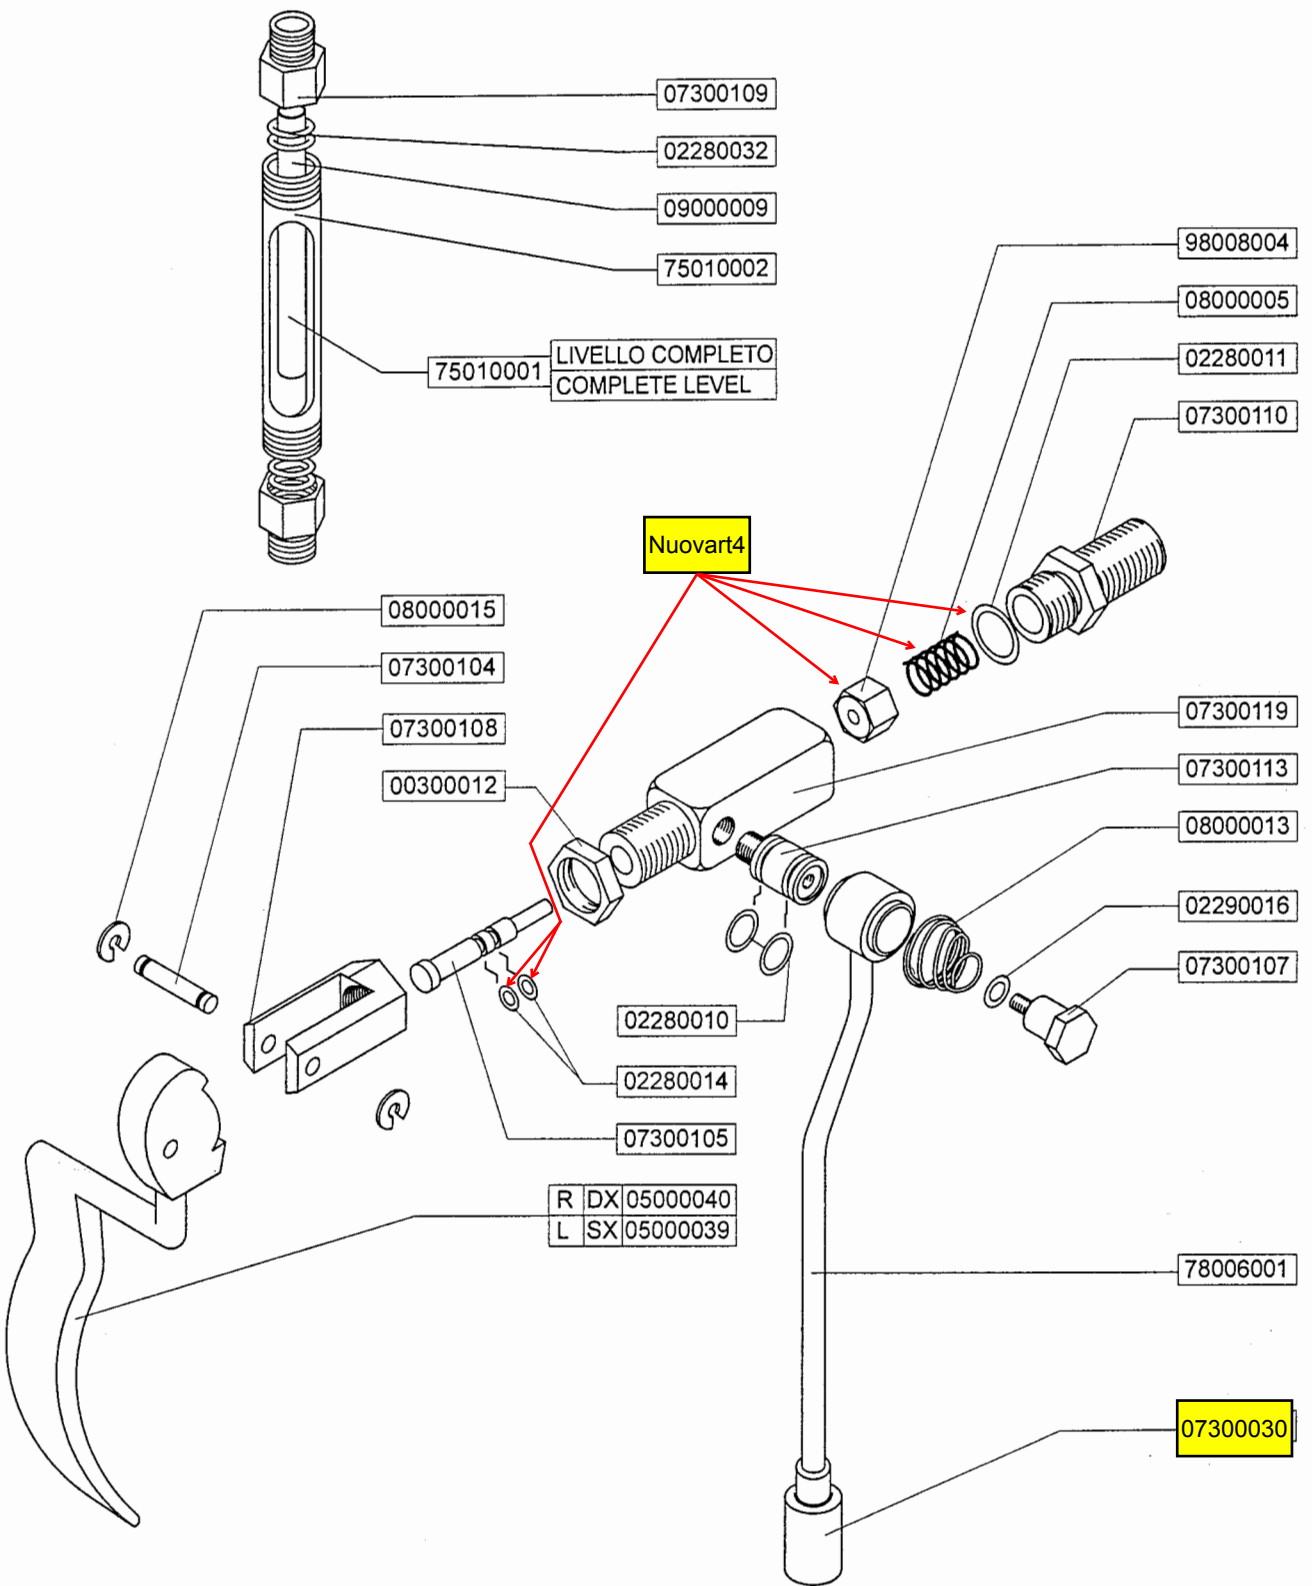

GRUPPO EROGATORE COMPLETE POURING UNIT

RUBINETTO VAPORE, LIVELLO

STEAM VALVE, WATER LEVEL

P
R
E
M
I
E
R

RUBINETTO VAPORE SX
LEFT STEAM VALVE
78006000
RUBINETTO VAPORE DX
RIGHT STEAM VALVE
78005000

ACQUA CALDA
HOT WATER VALVE

RUBINETTO ACQUA CALDA
HOT WATER VALVE
75007004 | 3G

RUBINETTO ACQUA CALDA
HOT WATER VALVE
78007000

PARTI IDRAULICHE HYDRAULIC PARTS

MANOMETRO
GAUGE

09100003

01000023

07300099

07300366 New Style T
To adapt smaller Safety
Valve 98013021

V TUV	07300111
V ISPEL	07300068

07300227 Washer

05000063

07300053
Body Only

75030068

02280011

00300032

07300213

98013021 Small Safety Valve

VALVOLA SICUREZZA
SAFETY VALVE 98013001

VALVOLA SICUREZZA TUV
SAFETY VALVE TUV 01000028

VALVOLA SICUREZZA ISPEL
SAFETY VALVE ISPEL 98013000

98013001 NO LONGER AVAILABLE

SCAMBIATORE COMPLETO
COMPLETE HEAT EXCHANGER 79030030