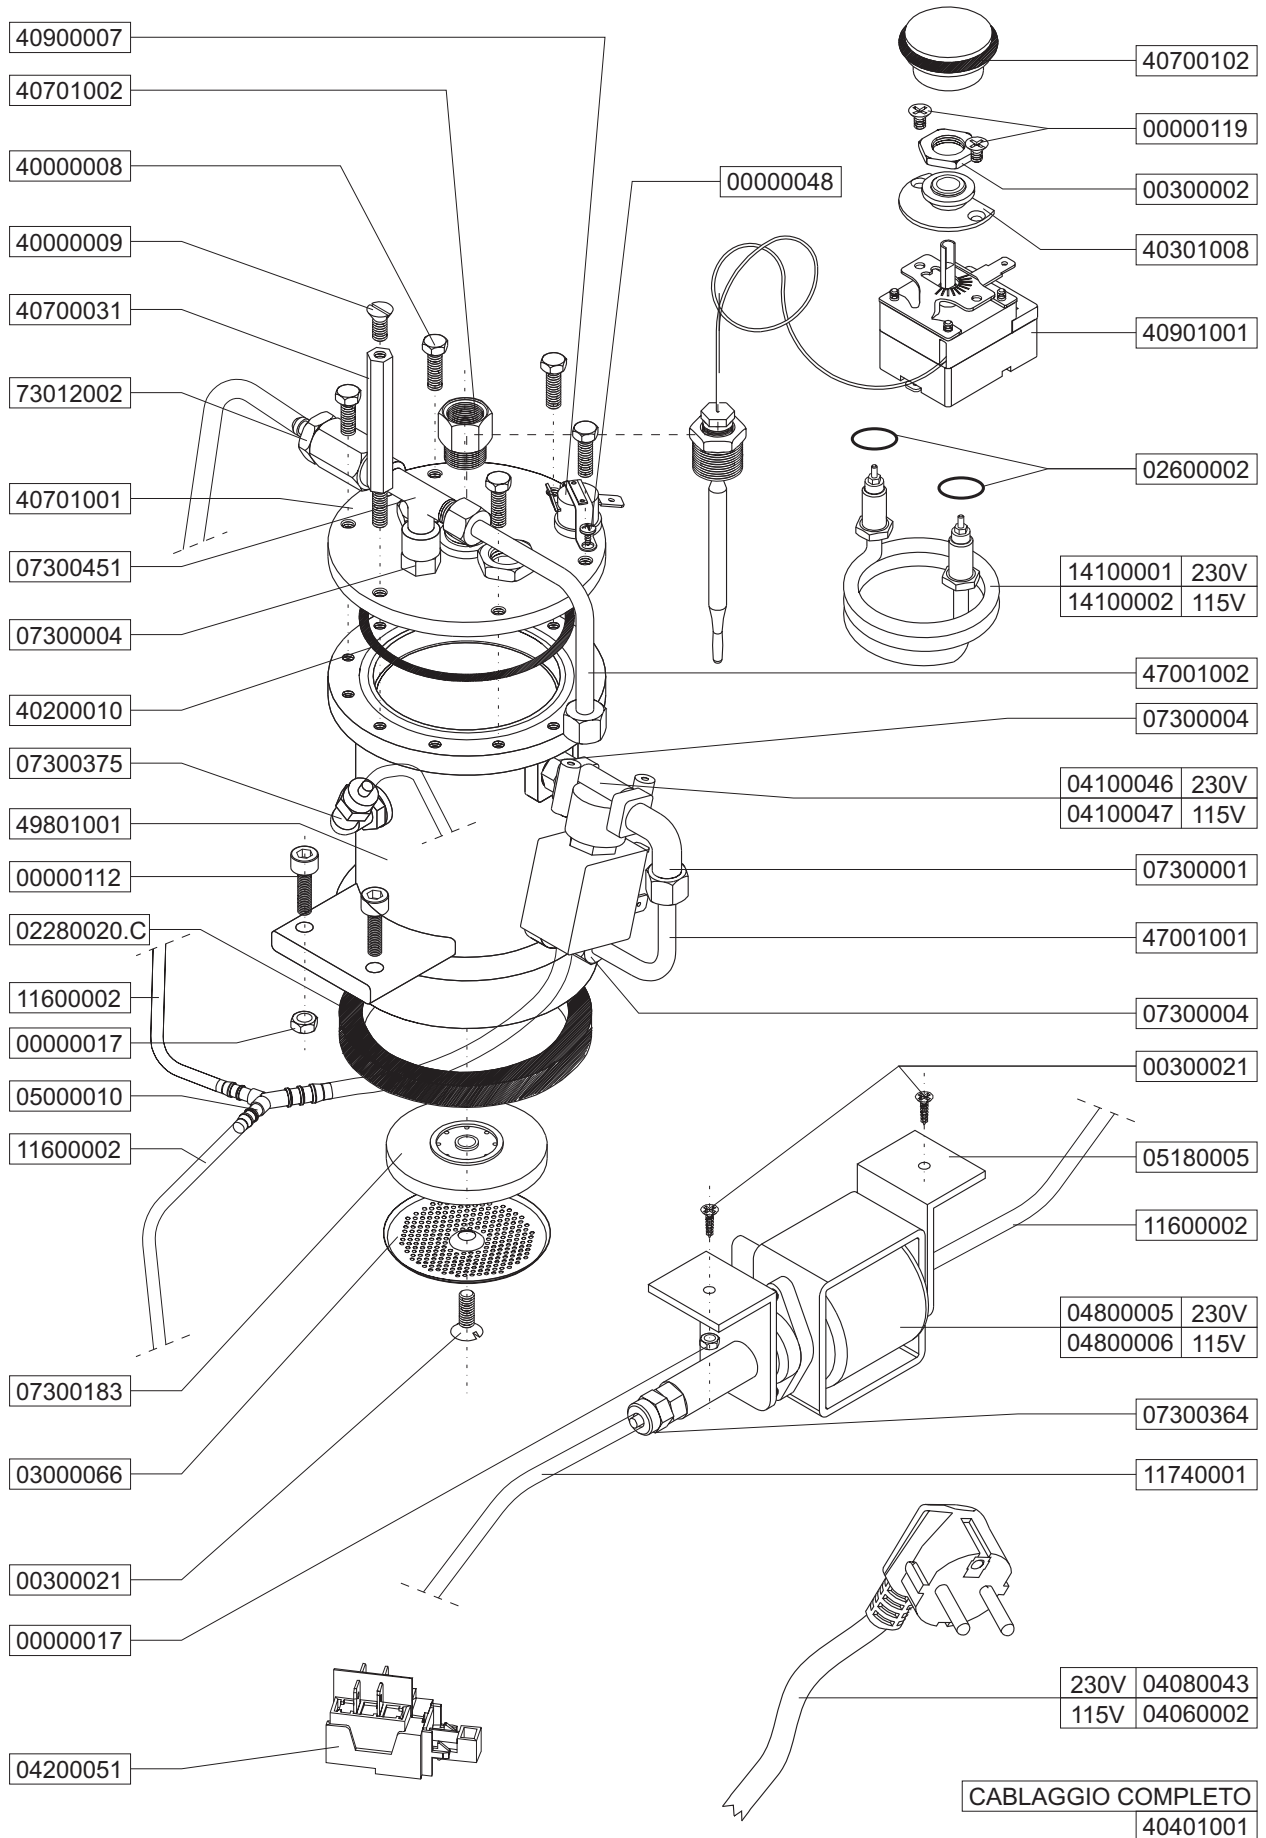

Victoria Arduino

PARTI IDRAULICHE/ELETRICHE
HYDRAULIC/ELECTRIC PARTS

PORTA FILTRO / RUBINETTO VAPORE
FILTER HOLDER / STEAM PIPE

● 98005015 **PORTAFILTRO COMPLETO**
COMPLETE FILTER HOLDER

● SPECIFICARE MATERIALE
 SPECIFY MATERIAL
 OTTONE / BRASS
 RAME / COPPER
 CROMO / CHROMED

CODICE	DESCRIZIONE	DESCRIPTION
40900005 40900006 40900007 40901001 47001001 47001002 47301001 49801001 49901001 73012002 98005001 98005015 98005016	TASTO BOMBATO D16 LED VENUS FAMILY TERMOSTATO 130 TERMOSTATO TUBO COLLEGAMENTO CALDAIA ELETTROV TUBO RUBINETTO VAPORE FAMILY MEDIA TELAIO COMPLETO VENUS FAMILY GRUPPO EROGAZIONE VENUS FAMILY KIT LANCIA VAPORE SNODATA VALVOLA NEPLAX CORPO PORTAFILTRO CROMATO PORTAFILTRO COMPLETO MANOPOLA + TAPPO	BUTTON D16 LED VENUS FAMILY THERMOSTAT 130 THERMOSTAT BOILER - SOLENOID VALVE TUBE STEAM TAP TUBE FAMILY VENUS FAMILY COMPLETE FRAME VENUS FAMILY GROUP STEAM LANCE KIT EXPANSION VALVE CHROMED FILTER HOLDER COMPLETE FILTER HOLDER HANDLE + CUP